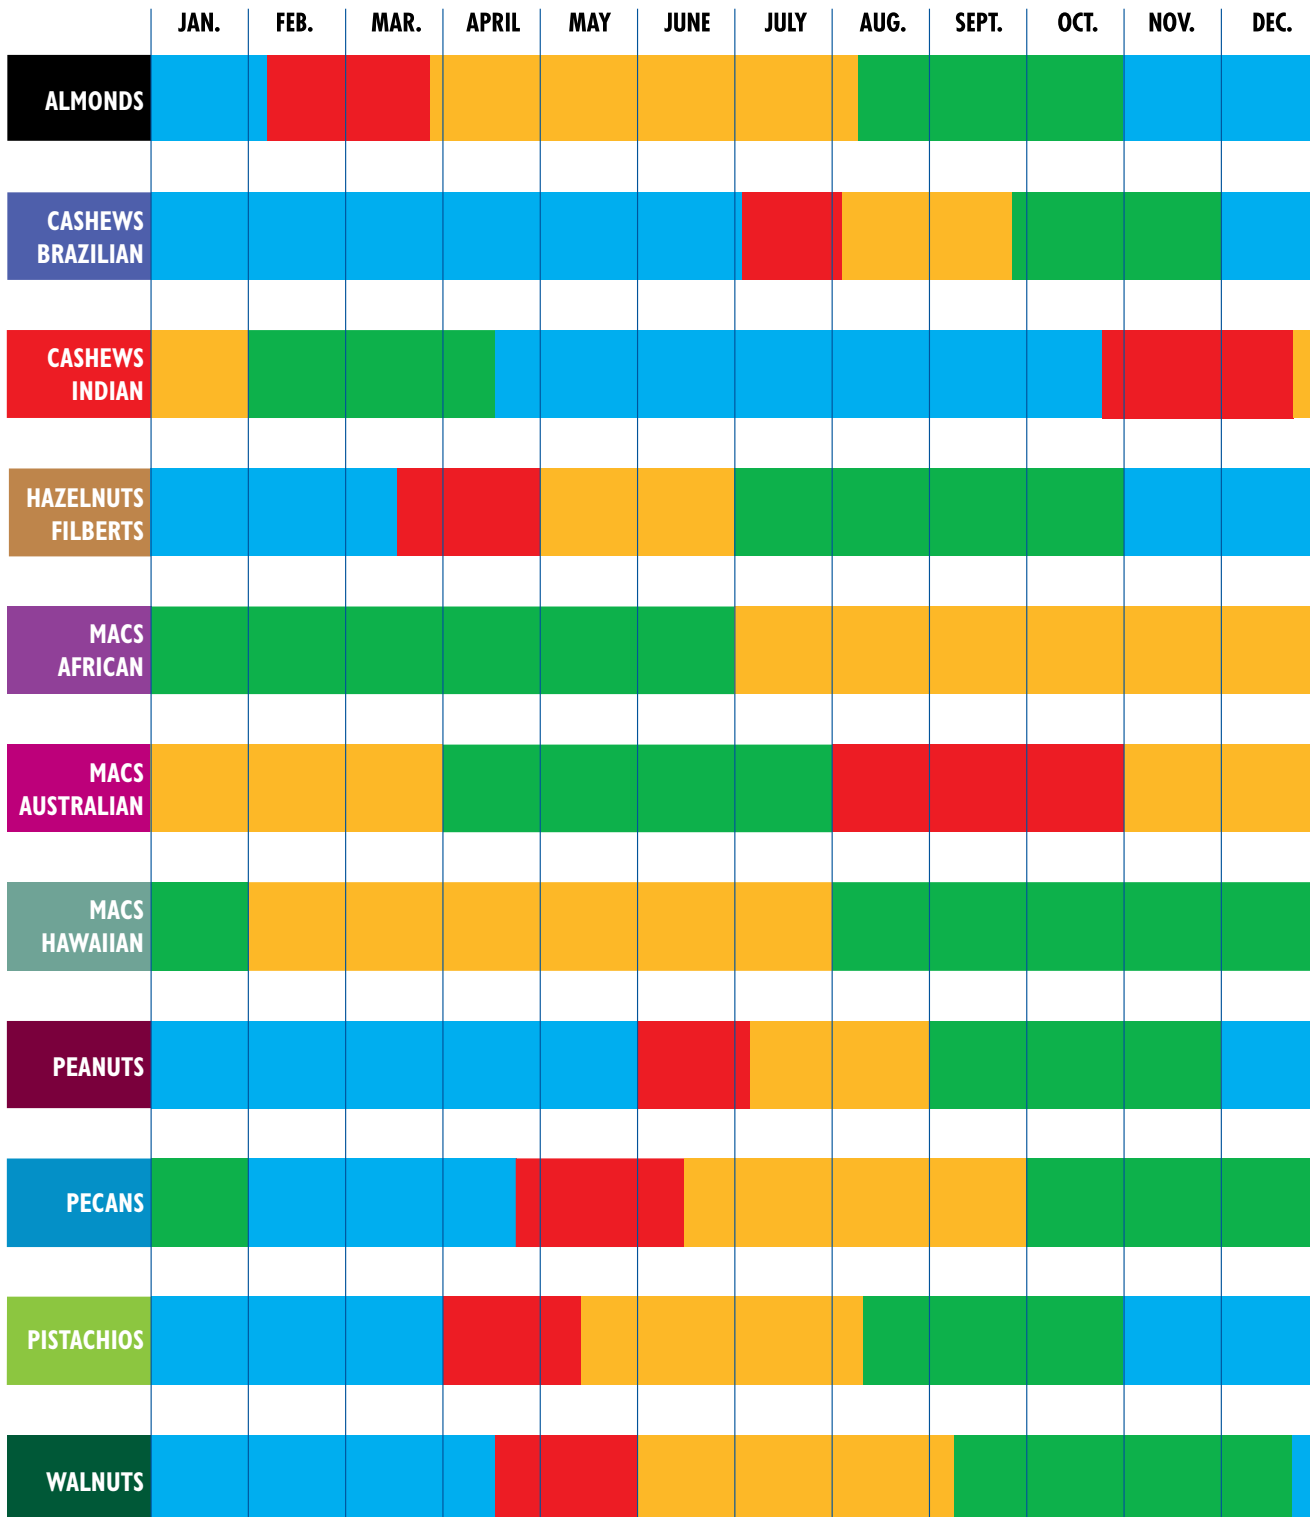

# Nut Harvest

## Time Line

### NUT HARVEST TIME LINE

#### TIME LINE KEY

Time Line